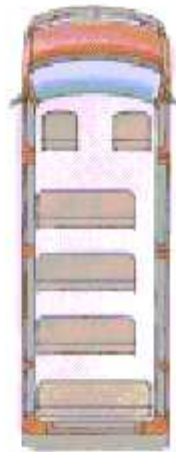

SafeChurch® 15-Passenger Van Examples

15-Passenger Van Examples

Example Van Models Listing

- Chevrolet Express 3500
- GMC Savana G3500
- Dodge Ram Van/Wagon B3500
- Dodge Ram Wagon B350
- Ford Econoline E350
- Ford Club Wagon E350
- GMC Rally/Vandura G3500

Seating Diagram Example of 12-Passenger Extended and 15-Passenger Vans

Ram 3500
127.2-inch wb
Maxiwagon
12 passengers

Ram 3500
127.2-inch wb
Maxiwagon
15 passengers

(04.28.08)

© 2010 GuideOne Center for Risk Management, LLC. All rights reserved.