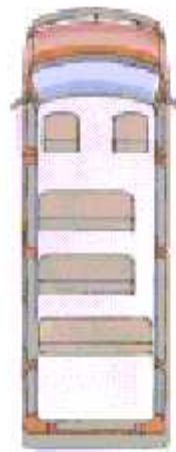

SafeChurch® 15-Passenger Van Examples

15-Passenger Van Examples

Example Van Models Listing

- Chevrolet Express 3500
- GMC Savana G3500
- Dodge Ram Van/Wagon B3500
- Dodge Ram Wagon B350
- Ford Econoline E350
- Ford Club Wagon E350
- GMC Rally/Vandura G3500

Seating Diagram Example of 12-Passenger Extended and 15-Passenger Vans

Ram 3500
127.2-inch wb
Maxiwagon
12 passengers

Ram 3500
127.2-inch wb
Maxiwagon
15 passengers

(04.28.08)

© 2010 GuideOne Center for Risk Management, LLC. All rights reserved.